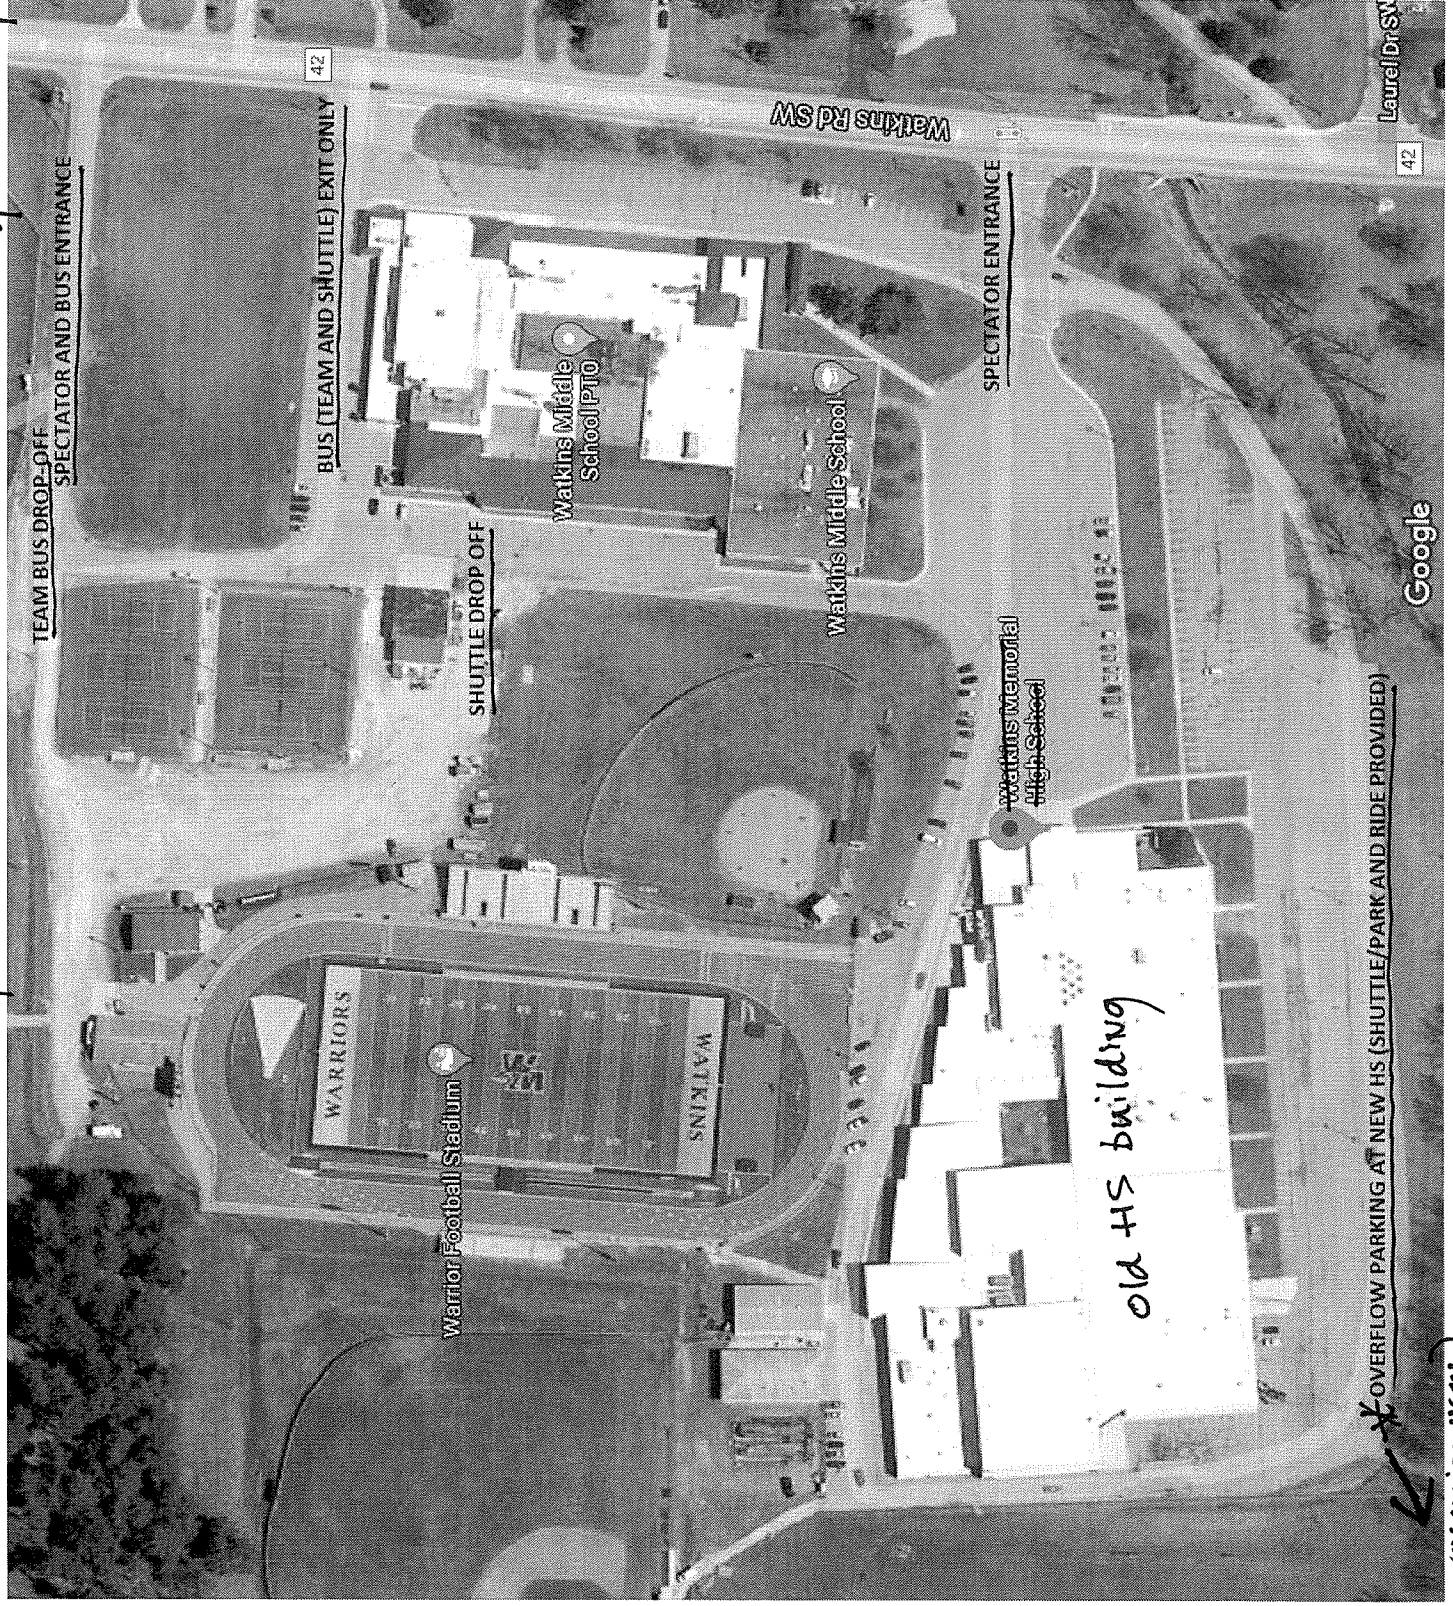

team bus parking at  
Impact City Church  
8577 WATKINS RD SW

XC starting line

team camps

Google

(Warrior way)  
to NEW HS (also accessible from Rt.40) - 195th Warrior Way